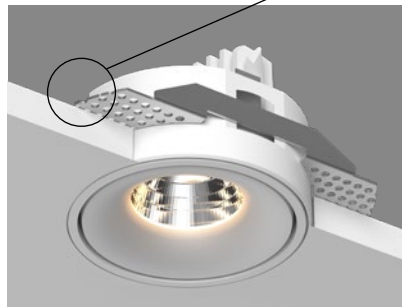

DIM TO WARM

Spot dimensions: Ø84mm x height 68mm

Trimless gypkit included

Adjustable ceiling
 thickness 9-18mm

Weight: 360g
 (excl. driver)

Driver:

- Included in article number and included in price
- External/Remote installation