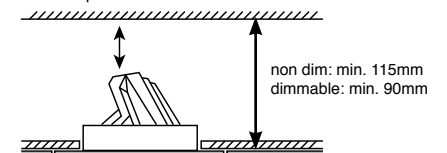

Air circulation notice:

Do not topload with insulation materials